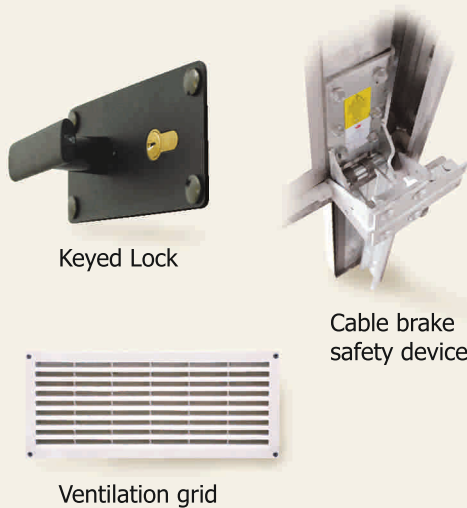

i Others panel surfaces are available upon request.

i Painted RAL colours are available upon request

TLP door accessories

Standard

Options

Door Operation Accessories

SIA Lat Met: Reģ. Nr. LV 44103033222
 «Meistari», Kocēni, Latvija, LV4227
 Tāl. +371 642 29800; E-pasts: info@latmet.com
 www.latmet.com