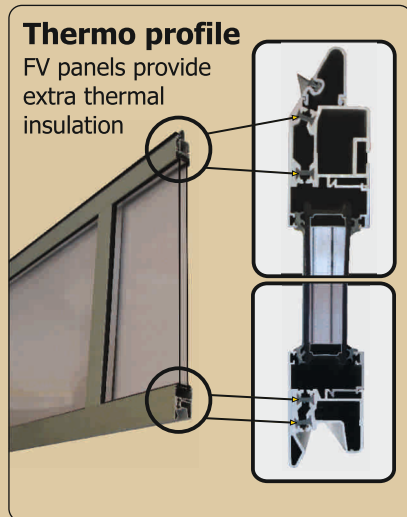

*Custom track systems available on request.

Windows

3 types of windows (round, oval and rectangular), or Full Vision panel may be installed into TLP door.

Pass doors

Standard pass door size is H 2000 mm x W 800 mm.

Side doors

Made to size to fit your sectional door.

i Nonstandard window or pass door spacing solutions available under request.

STD - standard lift

STD RM

LHR FM - low headroom lift double tracks, front mounted springs

TL-Full View

Glazed Aluminum doors

Sections

TL-FV door panels - anodized aluminum frames glazed with double acrylic glass, may be finished in different RAL colours. White, sandwich type bottom panel is standard for TL-Full View doors.

LHR RM - low headroom lift double tracks, rear mounted springs

HL - high lift

VL - vertical lift

VL - vertical lift, low mounted springs

Type TLT

TLT sectional door is designed for premises that require intensive ventilation, such as underground garages and car parks. Alu-frame with perforated, galvanized and coated steel sheets provides required air flow.