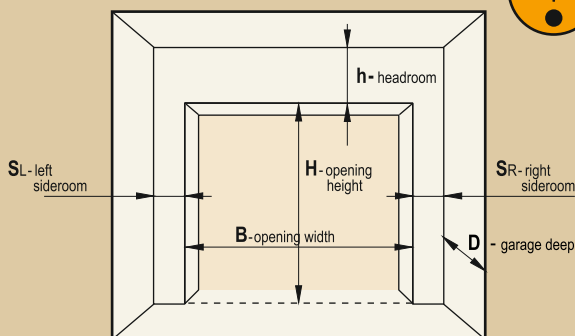

Type TLP

Insulated industrial doors

TLP industrial door of 40 mm thick, sandwich type insulated panels. Standard panel heights are 500 and 610 mm. Ribbed or wavy panel profile. Sections of this type can be used in the door up to 50 square meters. TLP door includes heavy duty tracks and door hardware. Torsion springs may be designed for 20 000, 50 000 or 100 000 cycles.

TLP industrial door is CE marked and meets the newest EN requirements. Tested and certified by "SP Provnings Forskning" labs in Sweden.

Ordering measures

Lifting types

Wide range of track systems makes Ryterna industrial door fit in buildings with all kinds of headroom sizes and configurations.

*Custom track systems available on request.

Windows

3 types of windows (round, oval and rectangular), or Full Vision panel may be installed into TLP door.

Pass doors

Standard pass door size is H 2000 mm x W 800 mm.