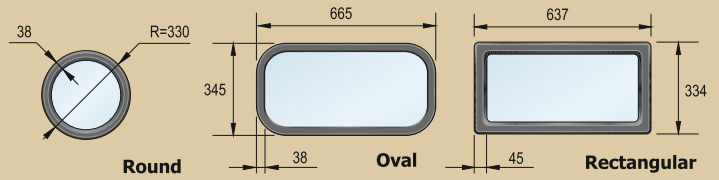

TLP industrial door is CE marked and meets the newest EN requirements. Tested and certified by "SP Provnings Forskning" labs in Sweden.

Ordering measures

Lifting types

Wide range of track systems makes Ryterna industrial door fit in buildings with all kinds of headroom sizes and configurations.

*Custom track systems available on request.

Windows

3 types of windows (round, oval and rectangular), or Full Vision panel may be installed into TLP door.

Pass doors

Standard pass door size is H 2000 mm x W 800 mm.