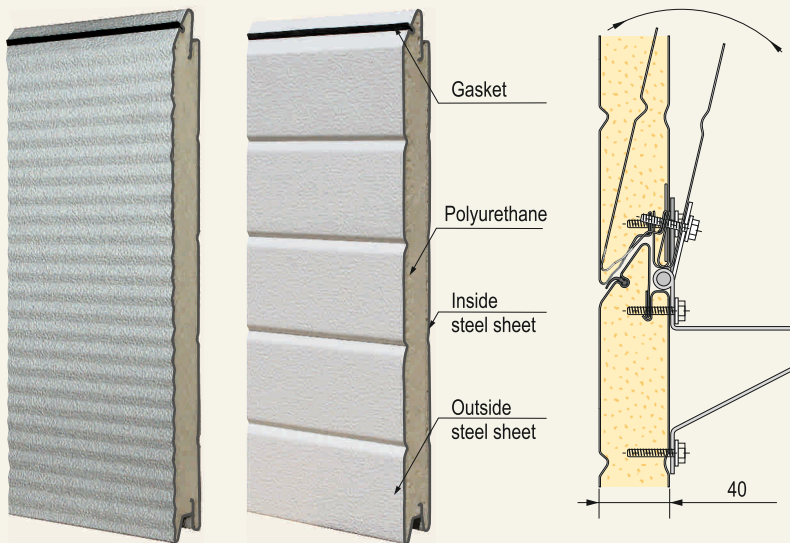

Type TLP

Insulated industrial doors

TLP industrial door of 40 mm thick, sandwich type insulated panels. Standard panel heights are 500 and 610 mm. Ribbed or wavy panel profile. Sections of this type can be used in the door up to 50 square meters. TLP door includes heavy duty tracks and door hardware. Torsion springs may be designed for 20 000, 50 000 or 100 000 cycles.

TLP industrial door is CE marked and meets the newest EN requirements. Tested and certified by "SP Provnings Forskning" labs in Sweden.

Ordering measures

Lifting types

Wide range of track systems makes Ryterna industrial door fit in buildings with all kinds of headroom sizes and configurations.

*Custom track systems available on request.

Windows

3 types of windows (round, oval and rectangular), or Full Vision panel may be installed into TLP door.

Pass doors

Standard pass door size is H 2000 mm x W 800 mm.

LHR RM - low headroom lift double tracks, rear mounted springs

HL - high lift

VL - vertical lift

VL - vertical lift, low mounted springs

Type TLT

TLT sectional door is designed for premises that require intensive ventilation, such as underground garages and car parks. Alu-frame with perforated, galvanized and coated steel sheets provides required air flow.