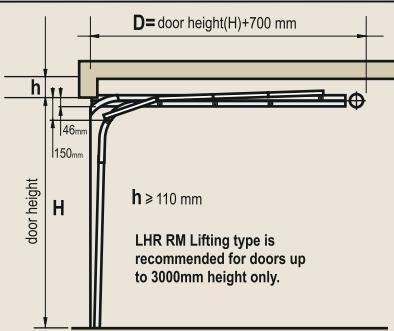

*Custom track systems available on request.

Windows

3 types of windows (round, oval and rectangular), or Full Vision panel may be installed into TLP door.

Pass doors

Standard pass door size is H 2000 mm x W 800 mm.

Side doors

Made to size to fit your sectional door.

i Nonstandard window or pass door spacing solutions available under request.

STD - standard lift

STD RM

LHR FM - low headroom lift double tracks, front mounted springs

LHR RM - low headroom lift double tracks, rear mounted springs

HL - high lift

VL - vertical lift

VL - vertical lift, low mounted springs

Type TLT

TLT sectional door is designed for premises that require intensive ventilation, such as underground garages and car parks. Alu-frame with perforated, galvanized and coated steel sheets provides required air flow.