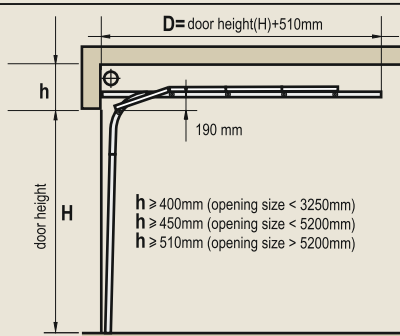

Type TLP

Insulated industrial doors

TLP industrial door of 40 mm thick, sandwich type insulated panels. Standard panel heights are 500 and 610 mm. Ribbed or wavy panel profile. Sections of this type can be used in the door up to 50 square meters. TLP door includes heavy duty tracks and door hardware. Torsion springs may be designed for 20 000, 50 000 or 100 000 cycles.

*Custom track systems available on request.

Windows

3 types of windows (round, oval and rectangular), or Full Vision panel may be installed into TLP door.

Pass doors

Standard pass door size is H 2000 mm x W 800 mm.

Side doors

Made to size to fit your sectional door.

i Nonstandard window or pass door spacing solutions available under request.

STD - standard lift

STD RM

LHR FM - low headroom lift double tracks, front mounted springs