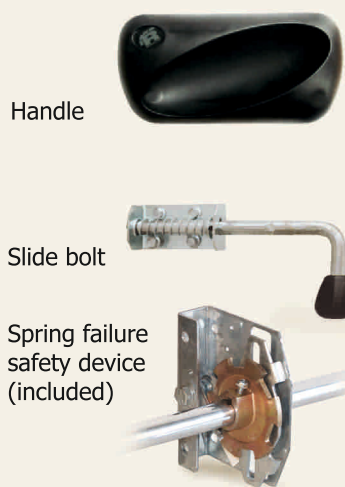

i Others panel surfaces are available upon request.

i Painted RAL colours are available upon request

TLP door accessories

Standard

Options

Door Operation Accessories

SIA Lat Met: Reģ. Nr. LV 44103033222
 «Meistari», Kocēni, Latvija, LV4227
 Tāl. +371 642 29800; E-pasts: info@latmet.com
 www.latmet.com