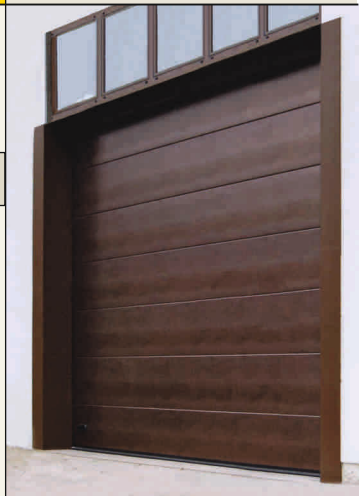

RIB Golden Oak	RIB Old Oak	RIB Dark Oak	RIB Mahogany	MIDRIB RAL 9016	MIDRIB Golden Oak	MIDRIB Old Oak	MICRORIB RAL 9016	SLICK PLUS Golden Oak	SLICK PLUS Rusty	SLICK PLUS Stainles steel