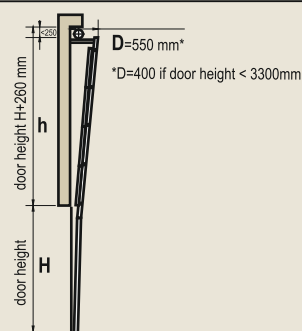

Type TLP

Insulated industrial doors

TLP industrial door of 40 mm thick, sandwich type insulated panels. Standard panel heights are 500 and 610 mm. Ribbed or wavy panel profile. Sections of this type can be used in the door up to 50 square meters. TLP door includes heavy duty tracks and door hardware. Torsion springs may be designed for 20 000, 50 000 or 100 000 cycles.

*Custom track systems available on request.

Windows

3 types of windows (round, oval and rectangular), or Full Vision panel may be installed into TLP door.

Pass doors

Standard pass door size is H 2000 mm x W 800 mm.

Side doors

Made to size to fit your sectional door.

i Nonstandard window or pass door spacing solutions available under request.

STD - standard lift

STD RM

LHR FM - low headroom lift double tracks, front mounted springs

LHR RM - low headroom lift double tracks, rear mounted springs

HL - high lift

VL - vertical lift

VL - vertical lift, low mounted springs

Type TLT

TLT sectional door is designed for premises that require intensive ventilation, such as underground garages and car parks. Alu-frame with perforated, galvanized and coated steel sheets provides required air flow.