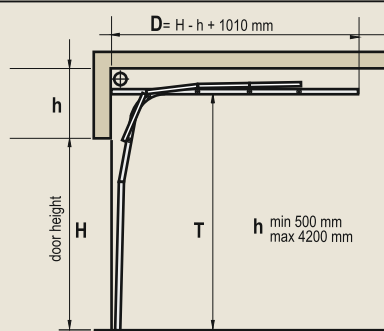

Type TLP

Insulated industrial doors

TLP industrial door of 40 mm thick, sandwich type insulated panels. Standard panel heights are 500 and 610 mm. Ribbed or wavy panel profile. Sections of this type can be used in the door up to 50 square meters. TLP door includes heavy duty tracks and door hardware. Torsion springs may be designed for 20 000, 50 000 or 100 000 cycles.

*Custom track systems available on request.

Windows

3 types of windows (round, oval and rectangular), or Full Vision panel may be installed into TLP door.

Pass doors

Standard pass door size is H 2000 mm x W 800 mm.

Side doors

Made to size to fit your sectional door.

i Nonstandard window or pass door spacing solutions available under request.

STD - standard lift

STD RM

LHR FM - low headroom lift double tracks, front mounted springs

LHR RM - low headroom lift double tracks, rear mounted springs

HL - high lift

VL - vertical lift

VL - vertical lift, low mounted springs

Type TLT

TLT sectional door is designed for premises that require intensive ventilation, such as underground garages and car parks. Alu-frame with perforated, galvanized and coated steel sheets provides required air flow.