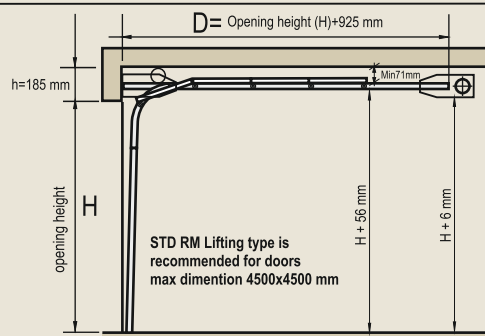

Type TLP

Insulated industrial doors

TLP industrial door of 40 mm thick, sandwich type insulated panels. Standard panel heights are 500 and 610 mm. Ribbed or wavy panel profile. Sections of this type can be used in the door up to 50 square meters. TLP door includes heavy duty tracks and door hardware. Torsion springs may be designed for 20 000, 50 000 or 100 000 cycles.

*Custom track systems available on request.

Windows

3 types of windows (round, oval and rectangular), or Full Vision panel may be installed into TLP door.

Pass doors

Standard pass door size is H 2000 mm x W 800 mm.

Side doors

Made to size to fit your sectional door.

i Nonstandard window or pass door spacing solutions available under request.

STD - standard lift

STD RM

LHR FM - low headroom lift double tracks, front mounted springs