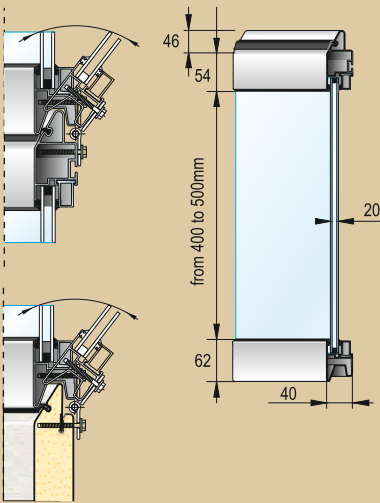

Sections

TL-FV door panels - anodized aluminum frames glazed with double acrylic glass, may be finished in different RAL colours. White, sandwich type bottom panel is standard for TL-Full View doors.