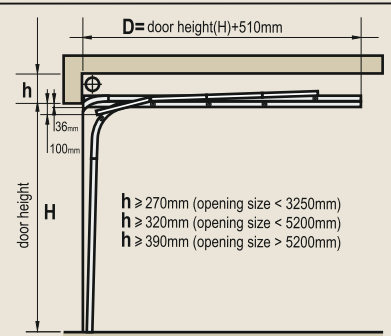

Type TLP

Insulated industrial doors

TLP industrial door of 40 mm thick, sandwich type insulated panels. Standard panel heights are 500 and 610 mm. Ribbed or wavy panel profile. Sections of this type can be used in the door up to 50 square meters. TLP door includes heavy duty tracks and door hardware. Torsion springs may be designed for 20 000, 50 000 or 100 000 cycles.

*Custom track systems available on request.

Windows

3 types of windows (round, oval and rectangular), or Full Vision panel may be installed into TLP door.

Pass doors

Standard pass door size is H 2000 mm x W 800 mm.

Side doors

Made to size to fit your sectional door.

i Nonstandard window or pass door spacing solutions available under request.

STD - standard lift

STD RM

LHR FM - low headroom lift double tracks, front mounted springs