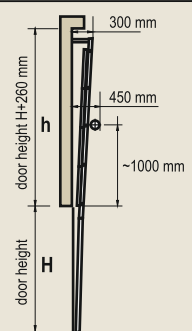

LHR RM - low headroom lift double tracks, rear mounted springs

HL - high lift

VL - vertical lift

VL - vertical lift, low mounted springs