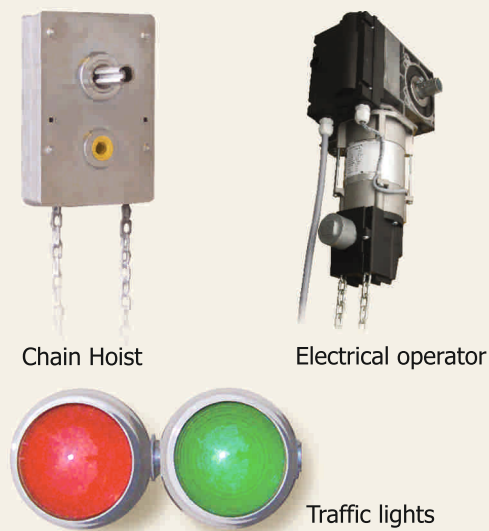

i Others panel surfaces are available upon request.

i Painted RAL colours are available upon request

TLP door accessories

Standard

Options

Door Operation Accessories

SIA Lat Met: Reģ. Nr. LV 44103033222
 «Meistari», Kocēni, Latvija, LV4227
 Tāl. +371 642 29800; E-pasts: info@latmet.com
 www.latmet.com