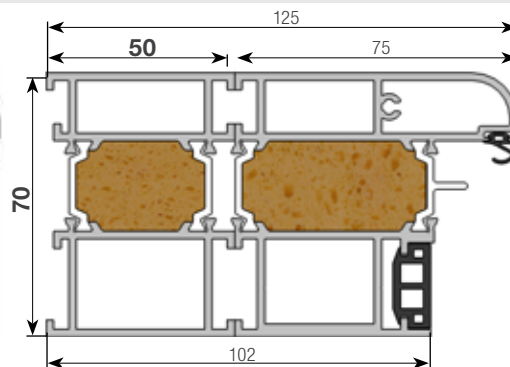

ADD-ON SIDE PROFILES

SIDE PROFILES	PRICE per 1 m STD*/custom colour
30x70 (mm)	52 / 61
50x70 (mm)	86 / 100

*STD colour - RAL9016 or RAL7016