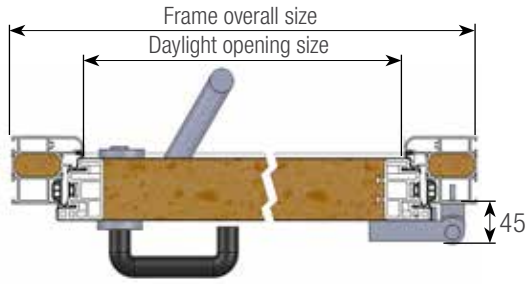

RD65 Specifications

DOOR FRAME WIDTH

Daylight opening Width is 150mm less than overall frame Width.