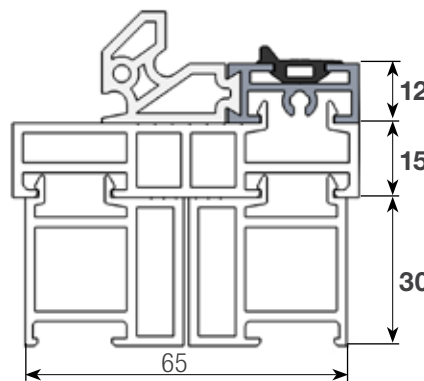

ADD-ON BOTTOM PROFILES

Add on bottom profiles.
15 mm and 30 mm height.
Can be combined in series..
15mm+30mm+30mm.....

BOTTOM PROFILES	PRICE 1m
15x70 (mm)	19
30x65 (mm)	37