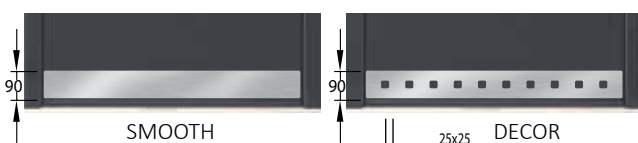

DESIGN	INCLUDING	COLOUR		STANDARD SIZES	MADE TO MEASURE
		EXT	INT	W1000 x H2100 W1100 x H2100	W 850 ÷ 1250 H 1850 ÷ 2250
120 	- Smooth sheet - Stainless steel handle H45R-500 - Escutcheon ESC-2 - Lock cylinder CWA - Lever handle HL - Lock L3P - Brushed aluminium appliqué - Triple glazed unit: - P4A-outside - P4A-inside - Clear SGC - Windows "Arc"	RAL 7016	RAL 9016	2600	2850
		RAL 9016	RAL 9016		
		RAL	RAL 9016	2780	3030
		WOOD	RAL 9016	2830	3080
121 	- Smooth sheet - Stainless steel handle H45R-500 - Escutcheon ESC-2 - Lock cylinder CWA - Lever handle HL - Lock L3P - Brushed aluminium appliqué - Triple glazed unit: - P4A-outside - P4A-inside - Clear SGC - Windows "Arc"	RAL 7016	RAL 9016	2600	2850
		RAL 9016	RAL 9016		
		RAL	RAL 9016	2780	3030
		WOOD	RAL 9016	2830	3080
122 	- Smooth sheet - Stainless steel handle H45R-500 - Escutcheon ESC-2 - Lock cylinder CWA - Lever handle HL - Lock L3P - Brushed aluminium appliqué - Triple glazed unit: - P4A-outside - P4A-inside - Clear SGC - Windows "Arc"	RAL 7016	RAL 9016	2600	2850
		RAL 9016	RAL 9016		
		RAL	RAL 9016	2780	3030
		WOOD	RAL 9016	2830	3080
123 	- Smooth sheet - Stainless steel handle H45R-500 - Escutcheon ESC-2 - Lock cylinder CWA - Lever handle HL - Lock L3P - Brushed aluminium appliqué - Triple glazed unit: - P4A-outside - P4A-inside - Clear SGC - Windows "Arc"	RAL 7016	RAL 9016	2600	2850
		RAL 9016	RAL 9016		
		RAL	RAL 9016	2780	3030
		WOOD	RAL 9016	2830	3080
● INDIVIDUAL DESIGN				consult manufacturer	
		Open to outside		150	

KICK PLATE

Kick plate	90
House number Height- 150 mm Font- Arial	100

Internal door side is plain. Windows are with brushed aluminium appliqué on both sides of the leaf. Wood image: Golden Oak, Old Oak. Please note that colours depicted for guidance only. Please use official printed materials for accurate colour.

Doors with dark outside surface exposed to direct sunlight may malfunction due to material thermal expansion (bi-metal effect). Please take in to account building orientation. Please choose light colours or install sufficient canopy to protect door from direct sunlight.