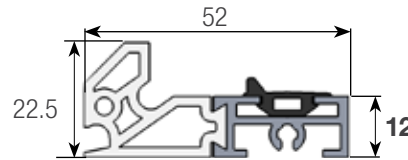

Daylight opening Height is 95mm less than overall frame Height.
Bottom clearance 7mm.