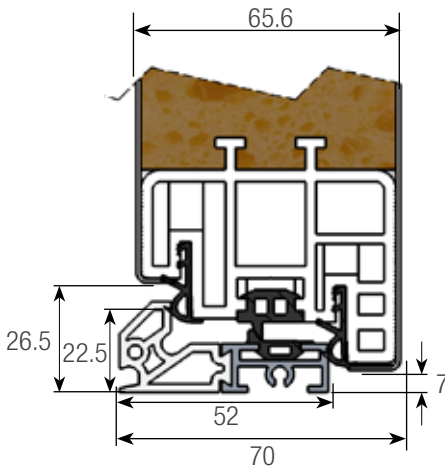

## DOOR FRAME WIDTH

Daylight opening Width is 150mm less than overall frame Width.

Daylight opening Height is 95mm less than overall frame Height.  
Bottom clearance 7mm.