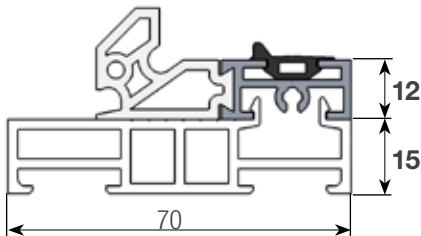

ADD-ON BOTTOM PROFILES

Add on bottom profiles.
15 mm and 30 mm height.
Can be combined in series..
15mm+30mm+30mm.....

BOTTOM PROFILES	PRICE 1m
15x70 (mm)	19
30x65 (mm)	37