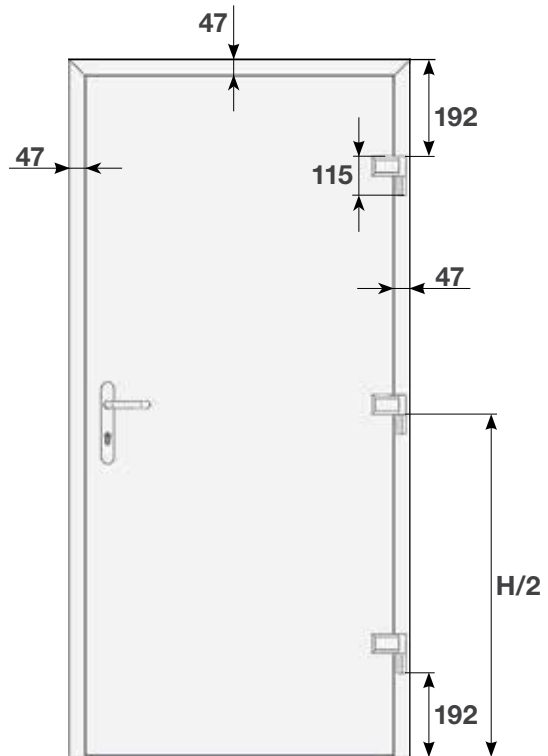

OFS & DAYLIGHT OPENING

HINGES

OPEN LEAF 90°

Notes