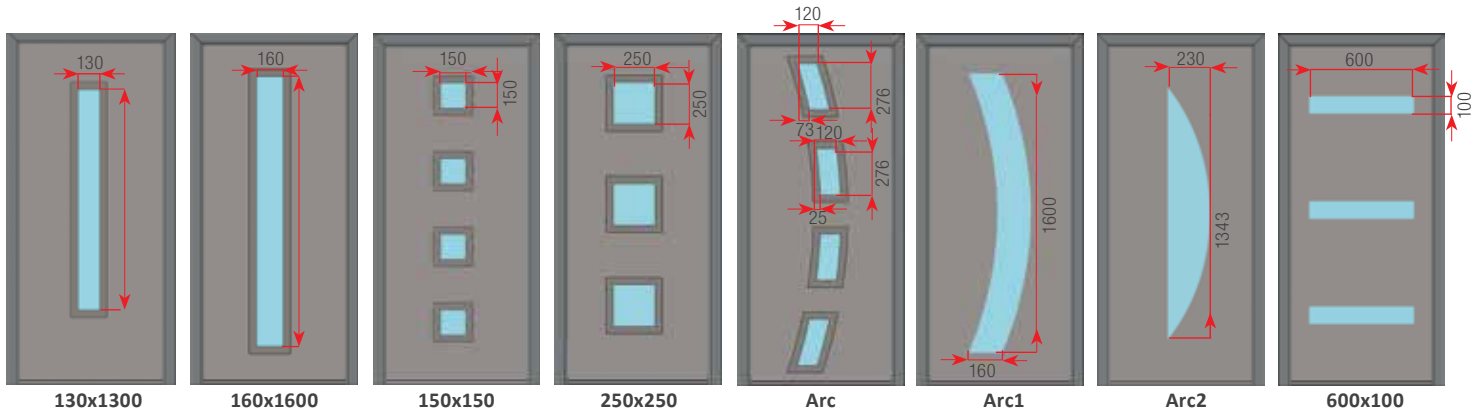

## GLAZING CLEAR VIEW SIZE

\*Minimum width for brushed aluminium decor