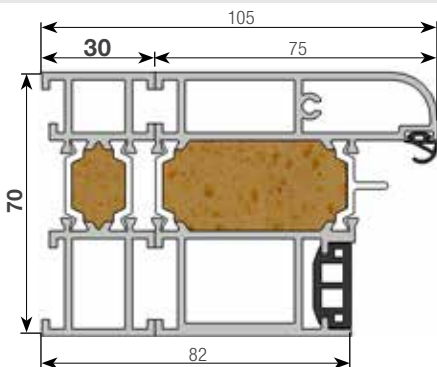

ADD-ON SIDE PROFILES

SIDE PROFILES	PRICE per 1 m STD*/custom colour
30x70 (mm)	52 / 61
50x70 (mm)	86 / 100

*STD colour - RAL9016 or RAL7016