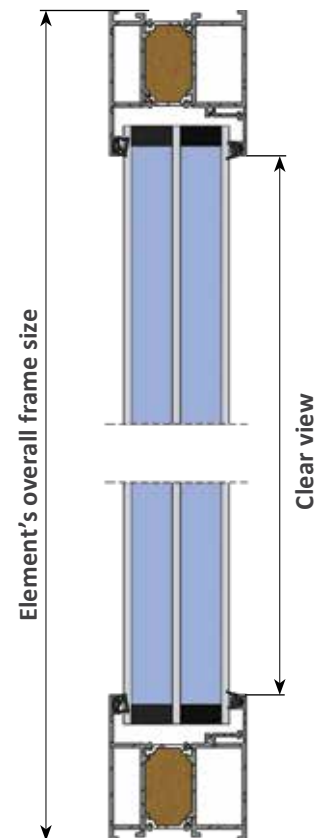

Triple glazing
Clear view is 150 mm less than element's overall frame width and height