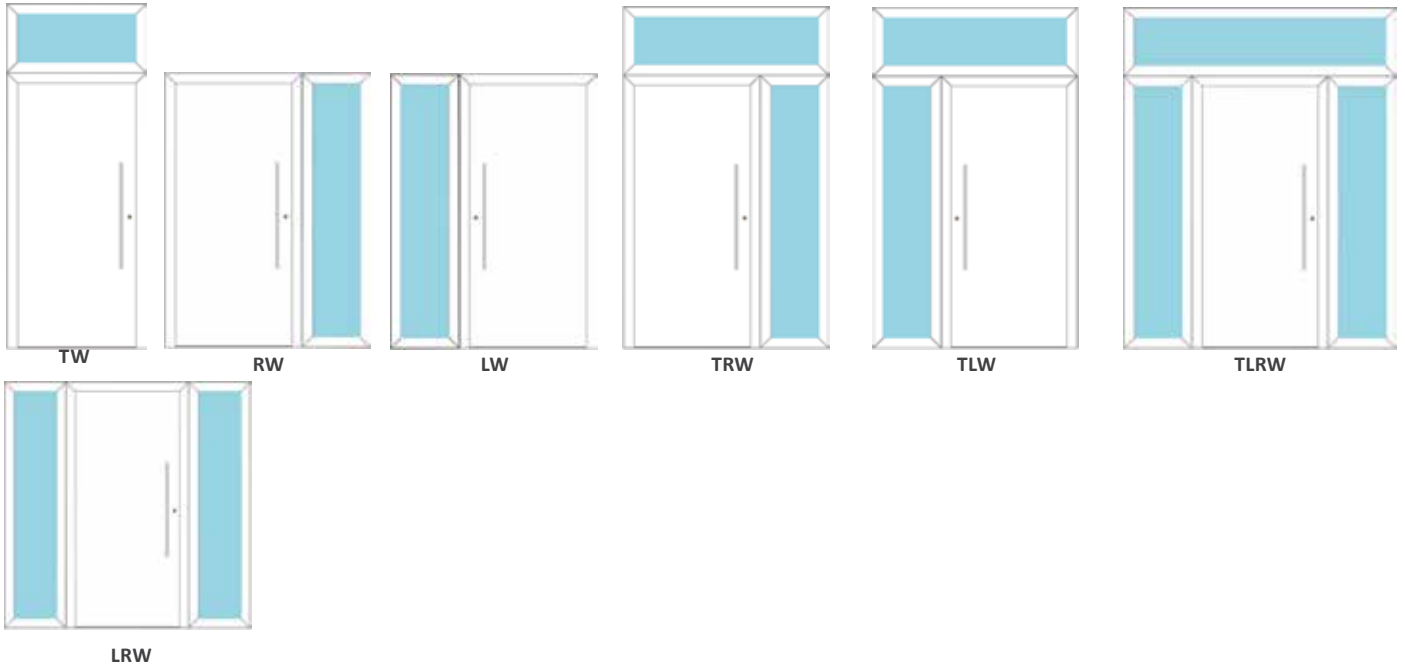

RD65 Glazing

SIDE AND TOP ELEMENTS WITH TRIPLE SAFETY GLAZING

MADE TO MEASURE

SIDE	COLOUR		SIZES		
	EXT	INT	W 400÷600	W 601÷800	W 801÷1000
	RAL 7016	RAL 9016	750	950	1140
	RAL 9016	RAL 9016			
	RAL	RAL 9016	880	1080	1270
	WOOD	RAL 9016	930	1130	1320

TOP	COLOUR		HEIGHT (mm)	WIDTH (mm)									
	EXT	INT		1000÷1100	1101÷1700	1701÷2100	2101÷2600	2601÷3250					
	RAL 7016	RAL 9016	400-600	440	600	750	960	1160					
	RAL 9016	RAL 9016											
	RAL	RAL 9016							570	730	880	1090	1290
	WOOD	RAL 9016							620	780	930	1140	1340
	EXT	INT		1000÷1100	1101÷1700	1701÷2100	2101÷2600	2601÷3250					
	RAL 7016	RAL 9016	601-800	570	820	1140	1260	1420					
	RAL 9016	RAL 9016											
	RAL	RAL 9016							700	950	1270	1390	1550
	WOOD	RAL 9016							750	1000	1320	1440	1600
	EXT	INT		1000÷1100	1101÷1700	1701÷2100	2101÷2600	2601÷3250					
	RAL 7016	RAL 9016	801-1000	750	1030	1270	1590	1900					
	RAL 9016	RAL 9016											
RAL	RAL 9016	880							1160	1400	1720	2030	
WOOD	RAL 9016	930							1210	1450	1770	2080