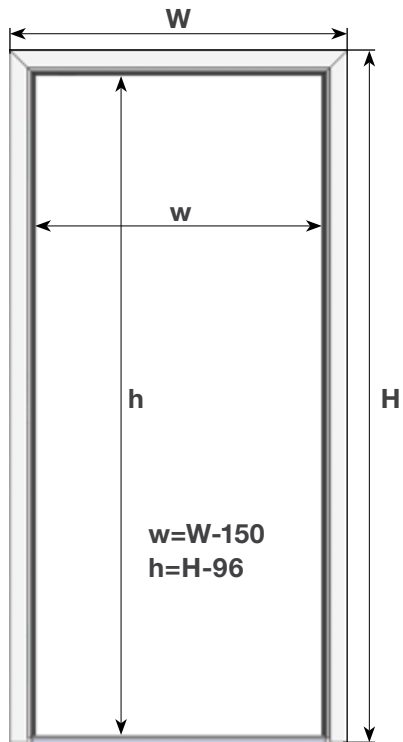

OFS & DAYLIGHT OPENING