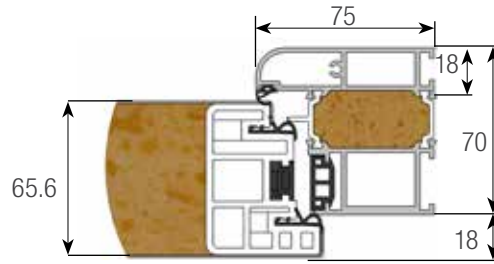

## DOOR FRAME WIDTH

Daylight opening Width is 150mm less than overall frame Width.

Daylight opening Height is 95mm less than overall frame Height.  
Bottom clearance 7mm.