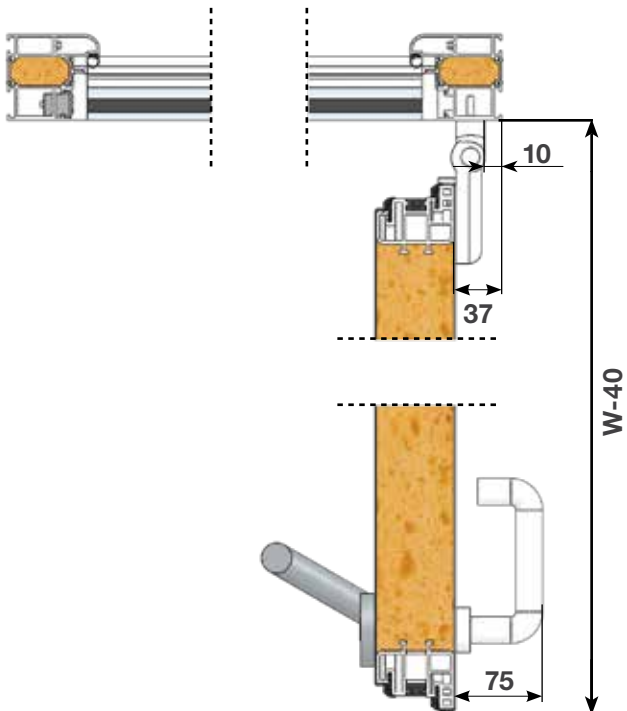

OPEN LEAF 90°