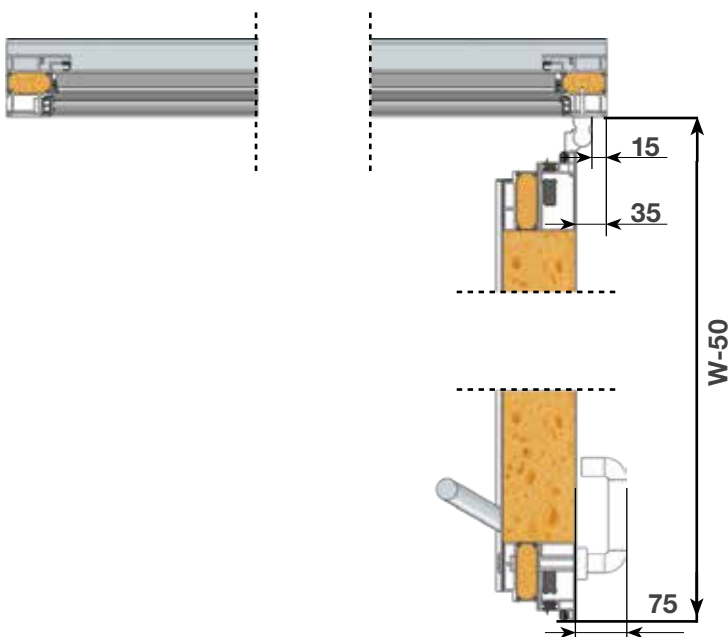

RD80 AND RD100 OPEN LEAF 90°