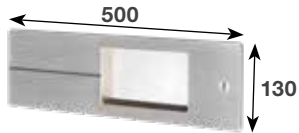

STAINLESS STEEL HANDLES

Ø 30mm 90° fine matt polished	PRICE
H90RB-500 (H 500 mm)	110
H90RB-800 (H 800 mm)	130
H90RB-1200 (H 1200 mm)	150
H90RB-1400 (H 1400 mm)	210
H90RB-1600 (H 1600 mm)	270

Ø 30mm fine matt polished	PRICE
HRB-500 (H 500 mm)	120
HRB-800 (H 800 mm)	140

HS

Fine matt polished stainless steel handle with integrated FSC3 finger scanner	PRICE
HS (H 1000 mm)	1485

Inlay fine matt polished stainless steel handle	PRICE
IH (500x130 mm)	620

LOCK CYLINDER