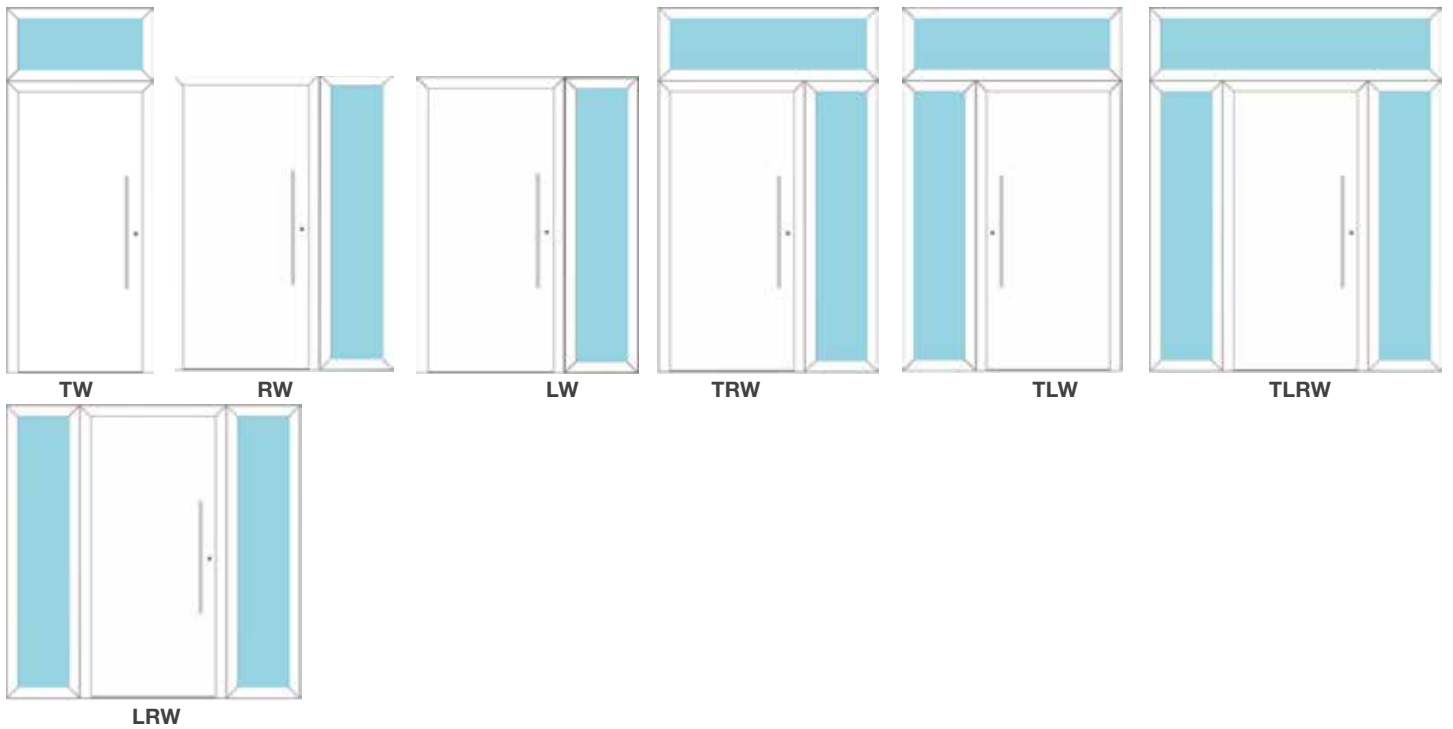

SIDE AND TOP ELEMENTS WITH TRIPLE SAFETY GLAZING

ETCHED EFFECT GLAZING

I	J
For side elements	
W 400÷600	170
W 601÷800	230
W 801÷1000	290
W 1001÷1200	350
For top elements	
W 1000÷1250	85
W 1251÷1700	115
W 1701÷3250	145

CUSTOM ETCHED EFFECT GLAZING

K	L
Custom design available	
+30%*	
*Add To side and top elements price