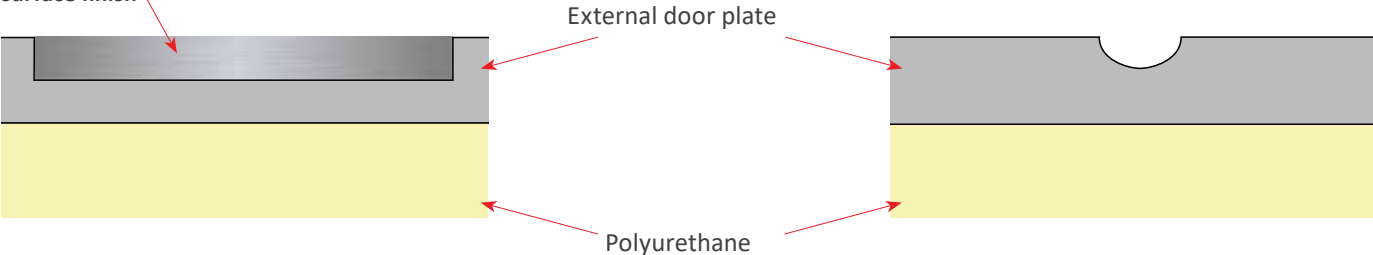

RD80/100 Specifications

DECOR

Inlay appliqué

Carving

Stainless metal with brushed surface finish