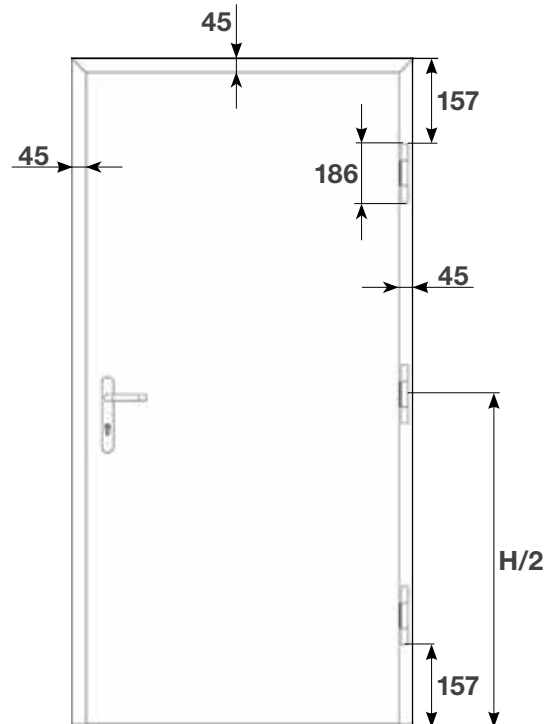

RD80 RD100 HINGES