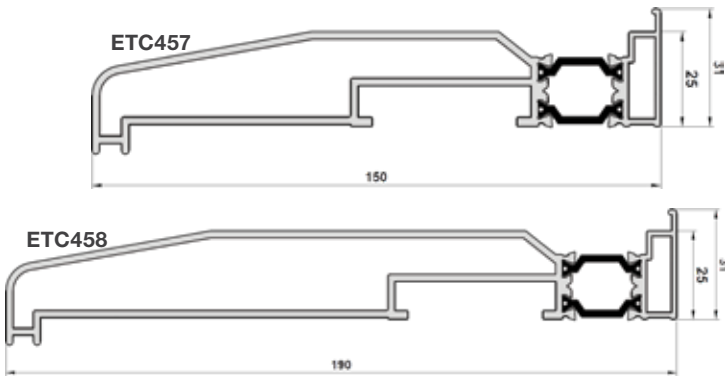

## CILL PROFILES

ETC457 (150 mm)  
(price per profile length metre)