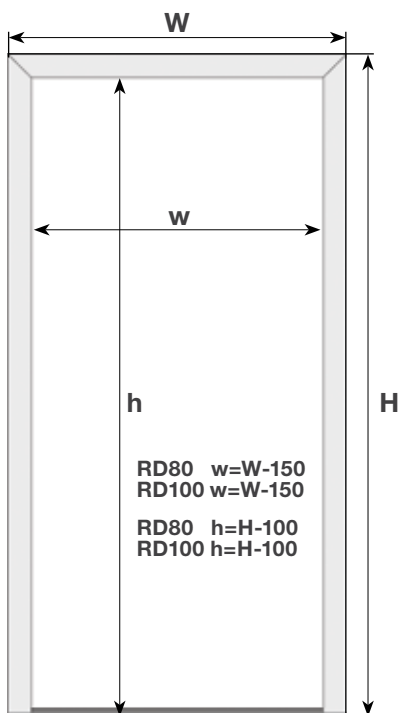

## RD80 RD100OFS & DAYLIGHT OPENING