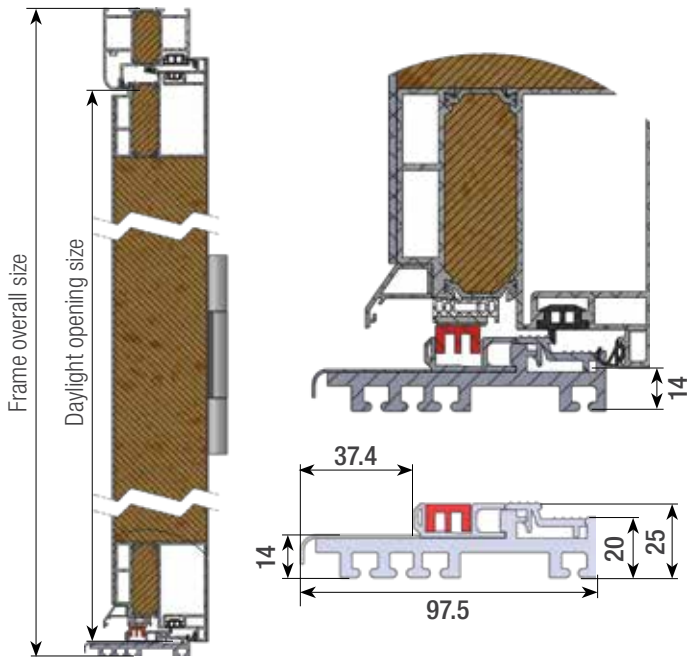

EXTENDED FRAME

RD80