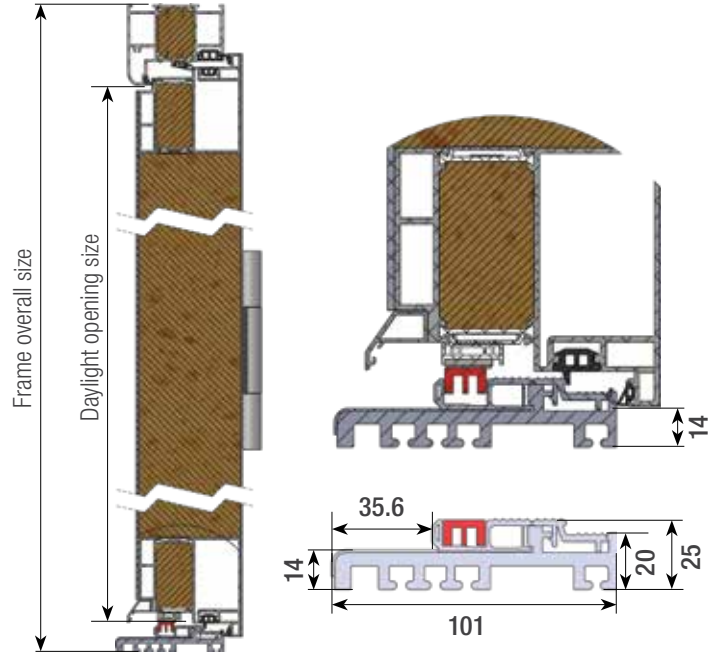

EXTENDED FRAME

RD80

RD100

FLAT FRAME