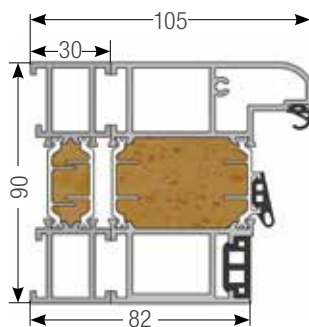

RD100

JUTTED

mm	STD*	Custom colour
30	65 €/m	75 €/m