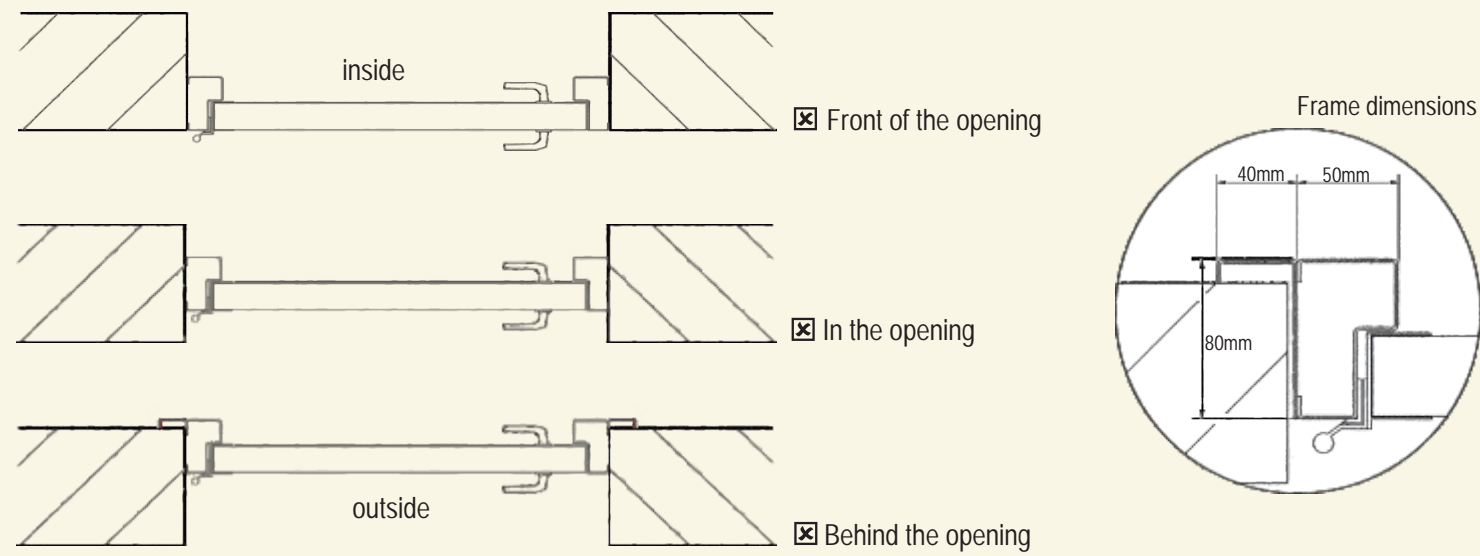

Positioning of the side door in the opening

Side doors step types

Opening side

(Left / Right)

Two leaf swing doors

Door frame can be ordered with or without edging.

Easy fitting to side walls.

Ryterna side doors are equipped with sliding door closers.

Handles standart colours: silver, black, white. Other colours upon request.

Without edging

With edging

Locking of the fixed door leaf. Top / bottom.