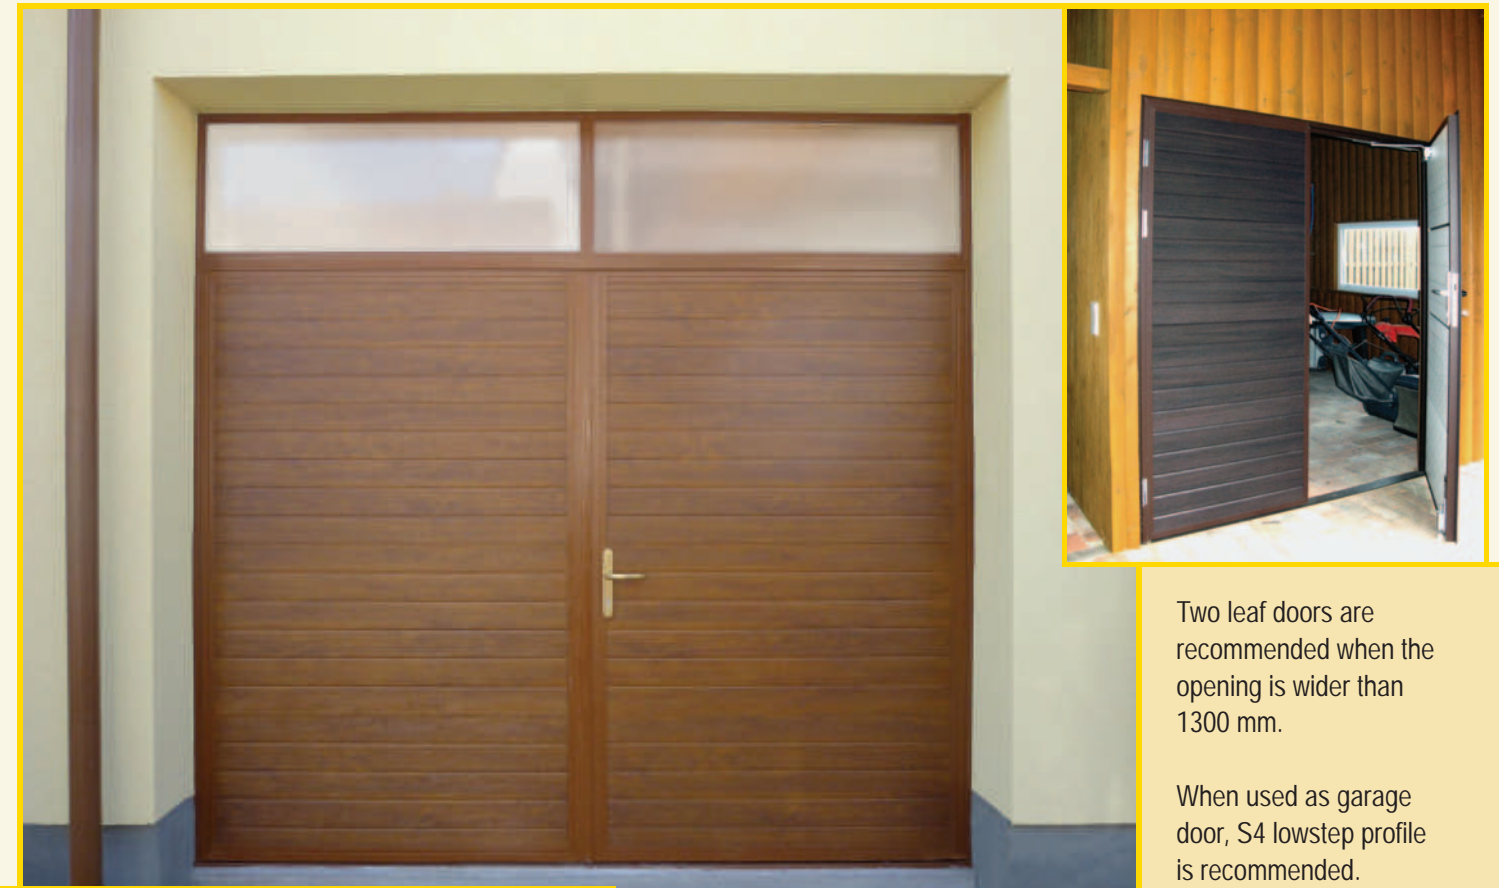

Positioning of the side door in the opening

Side doors step types

Opening side

(Left / Right)

Two leaf swing doors

Door frame can be ordered with or without edging.

Easy fitting to side walls.

Ryterna side doors are equipped with sliding door closers.

Handles standart colours: silver, black, white. Other colours upon request.

Without edging

With edging

Locking of the fixed door leaf. Top / bottom.