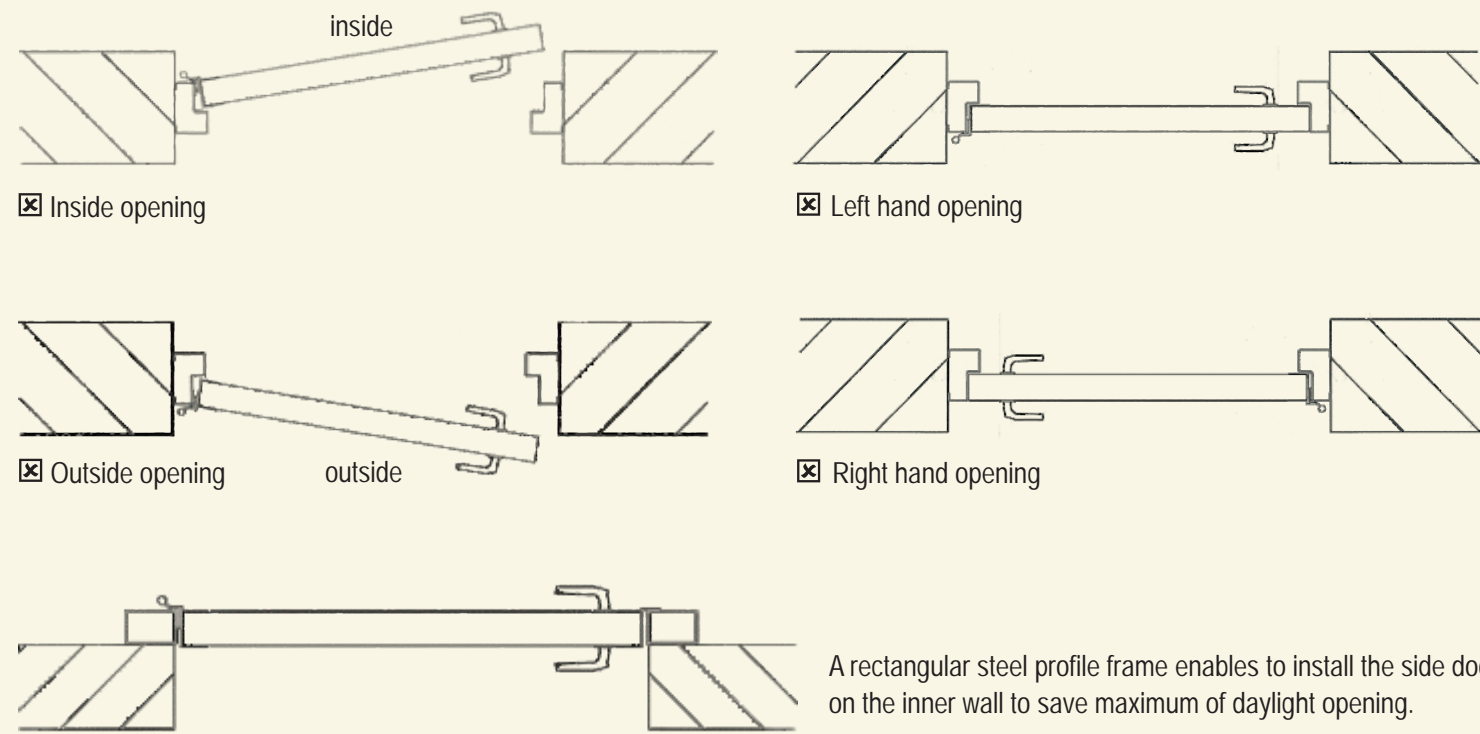

Positioning of the side door in the opening

Side doors step types

Opening side

(Left / Right)

Two leaf swing doors

Door frame can be ordered with or without edging.

Easy fitting to side walls.

Ryterna side doors are equipped with sliding door closers.

Handles standart colours: silver, black, white. Other colours upon request.

Without edging

With edging

Locking of the fixed door leaf. Top / bottom.