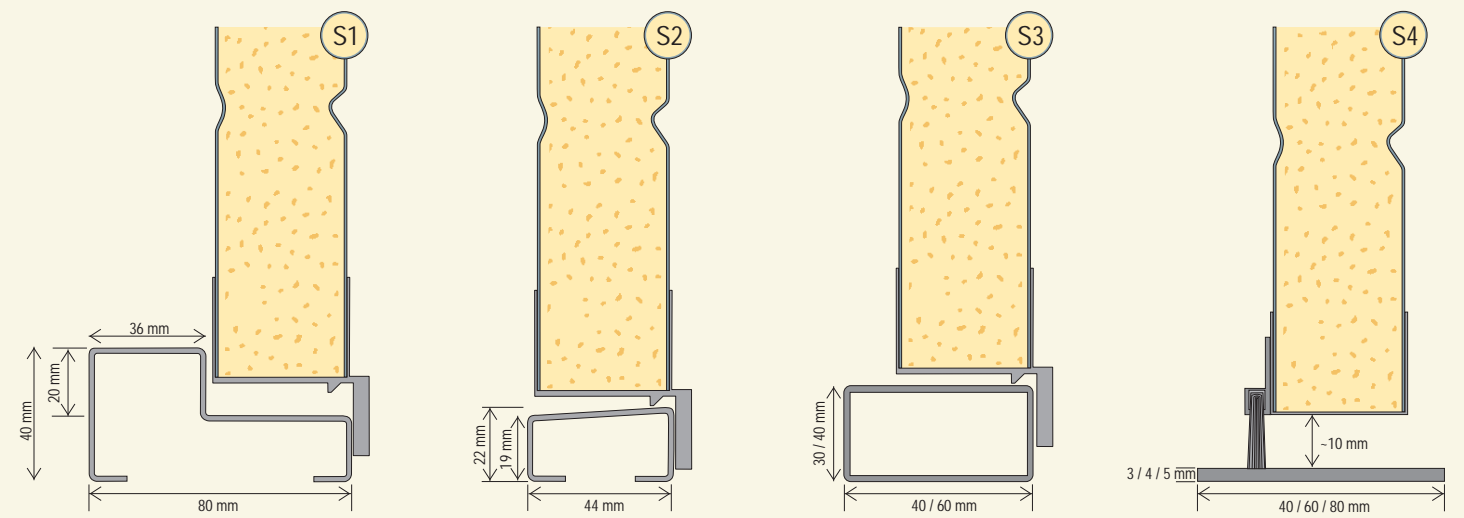

Positioning of the side door in the opening

Side doors step types

Opening side

(Left / Right)

Two leaf swing doors

Door frame can be ordered with or without edging.

Easy fitting to side walls.

Ryterna side doors are equipped with sliding door closers.

Handles standart colours: silver, black, white. Other colours upon request.

Without edging

With edging

Locking of the fixed door leaf. Top / bottom.